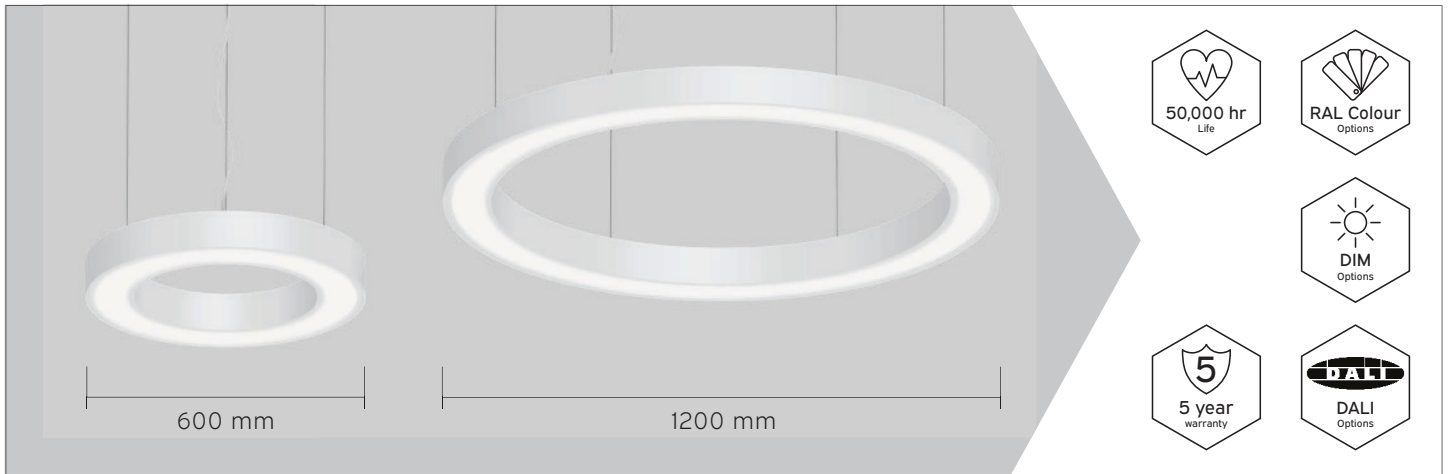

### KEY FEATURES

- High quality extruded aluminium body
- Available in 600 mm and 1200 mm diameters
- Dimming and DALI options
- Complements 158 Series pendants
- Life 50,000 hours L70
- Opal acrylic diffusers for homogenous illumination
- Complete with 1.4 m suspension

### RELATED PRODUCTS

**See 158 Series**  
600 mm & 1200 mm  
moon pendants