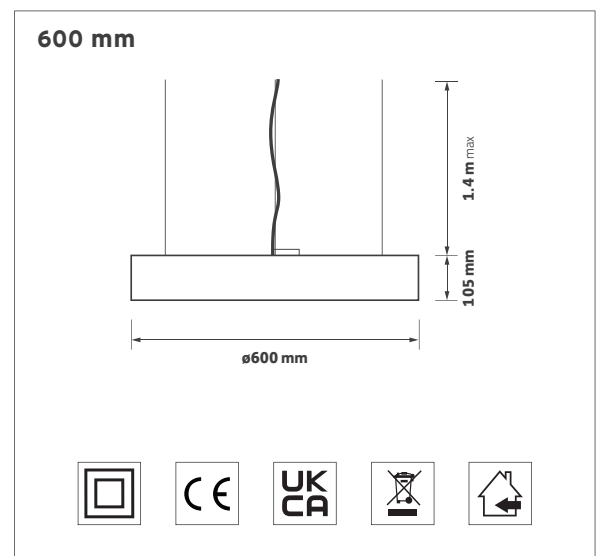

### KEY FEATURES

- High quality extruded aluminium body
- Available in 600 mm and 1200 mm diameters
- Dimming and DALI options
- Complements 158 Series pendants
- Life 50,000 hours L70
- Opal acrylic diffusers for homogenous illumination
- Complete with 1.4 m suspension

### ORDERING INFORMATION

Luminaire output (lm)	Colour temp	Luminaire power (tcW)	Luminaire efficacy (lm/tcW)	Model ref.
2625	840	47	56	<b>156.001</b>
5025	840	83	60	<b>156.002</b>

### DIMENSIONS

### RELATED PRODUCTS

**See 158 Series**  
600 mm & 1200 mm  
moon pendants