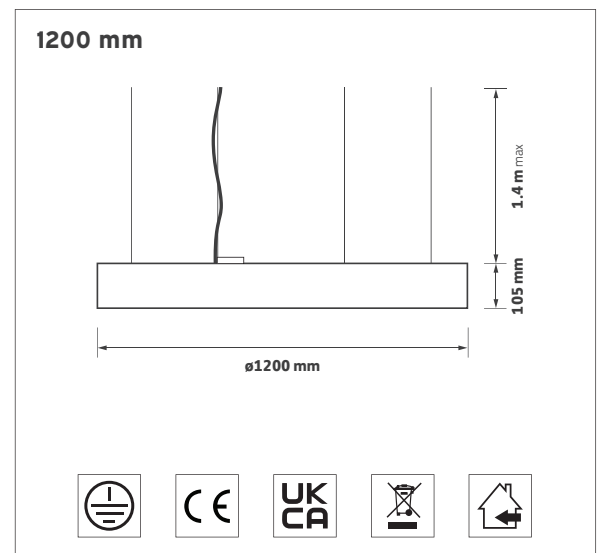

### ORDERING INFORMATION

Luminaire output (lm)	Colour temp	Luminaire power (tcW)	Luminaire efficacy (lm/tcW)	Model ref.
2625	840	47	56	<b>156.001</b>
5025	840	83	60	<b>156.002</b>

### DIMENSIONS