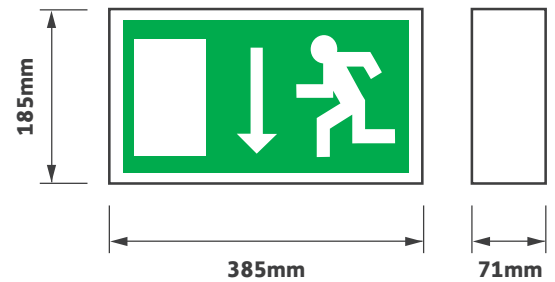

LXS005

Datasheet

LUMENLOOP

EU

ISO

Features

- ▶ 3 hour maintained operation
- ▶ 12 x High intensity LEDs for bright, even illumination of legend
- ▶ Screen printed opal polycarbonate legend panel conforms to requirements of EU signs directive
- ▶ ISO legend panels also available
- ▶ Wall mounting bracket
- ▶ DALI / self-test version available

Technical Drawing

Ordering Information

Model Ref.	Bezel Finish	Rated Duration	Recharge Time	Typical Lifetime
LXS005	White	3hr	24hr	50,000hr

Options

Please select from the options below.

DALI / self-test	/EMD
Arrow right legend panel (EU)	LXSR
Arrow left legend panel (EU)	LXSL
Arrow up legend panel (EU)	LXSWBUP
Arrow right legend panel (ISO)	LXSR/ISO
Arrow left legend panel (ISO)	LXSL/ISO
Arrow up legend panel (ISO)	LXSWBUP/ISO
Arrow down legend panel (ISO)	LXSWBAD/ISO