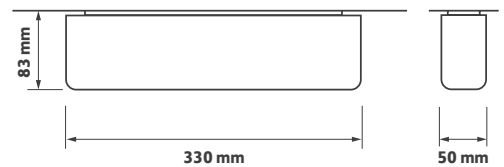

### Technical Drawing

## Luminaire Spacing In Open Areas

Mounting height (m)	Transverse distance to wall (m)	Transverse to transverse spacing (m)	Axial to axial spacing (m)	Axial distance to wall (m)
	0.5 lux	0.5 lux	0.5 lux	0.5 lux
2.5	3.3	7.8	8.5	3.3
3.0	3.4	8.7	9.2	3.5
4.0	3.7	10.1	10.4	3.8
5.0	3.9	11.0	11.3	4.0
6.0	4.0	11.7	12.0	4.2