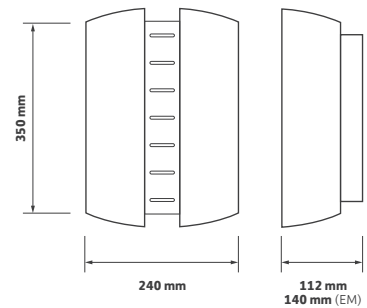

Features

- ▶ Decorative LED wall light
- ▶ Incorporating Tridonic CLE
- ▶ Extruded acrylic diffuser
- ▶ Integral LED driver
- ▶ Emergency option available
- ▶ Life >72,000 hours (L70/F10)

Technical Drawing

Ordering Information

Luminaire Output	Power	Colour	Model Ref.
lm	tcW		
375	15	830	88.001
400	15	840	88.002
275	10	830	88.003
300	10	840	88.004

Options

Please select from the options below.

/EM	3 hour emergency conversion
------------	-----------------------------