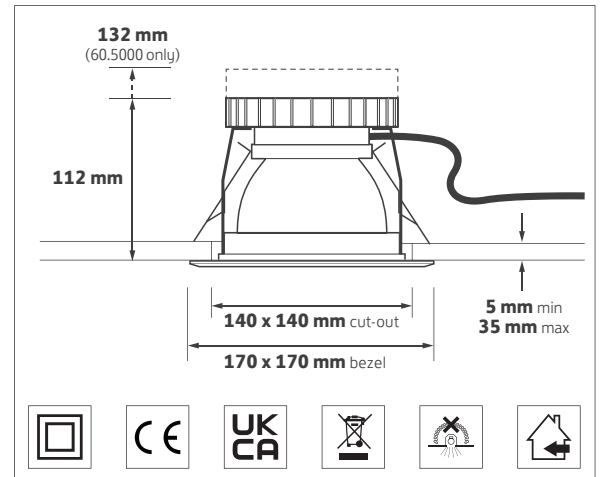

DIMENSIONS

ORDERING INFORMATION

Luminaire output (lm)	Colour temp	Luminaire power (tcW)	Luminaire efficacy (lm/tcW)	Model ref.
1075	830	9.5	113	60.1100.30
1150	840	9.5	121	60.1100.40
1850	830	17.5	106	60.2000.30
2025	840	17.5	116	60.2000.40
2850	830	30.0	95	60.3000.30
3075	840	30.0	103	60.3000.40
4425	830	46.0	96	60.5000.30
4800	840	46.0	104	60.5000.40