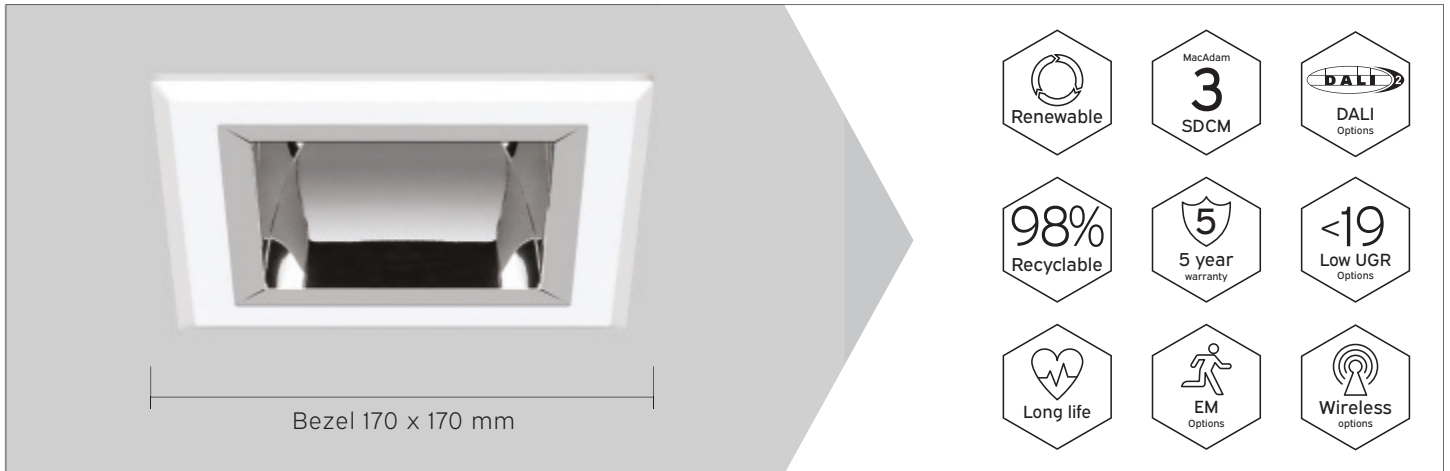

60 Series

Data Sheet

LUMENLOOP

KEY FEATURES

- Professional, high performance LED downlight
- Minimalist die-cast bezel in white RAL 9010
- UB bezel option to accept a range of accessories
- Philips DLM LED module and driver system
- 75° highly specular reflector with an outstanding efficiency of 96%
- Nominal rated life >60,000 hrs @ L70/B10
- DALI, emergency and wireless control options

DIMENSIONS

ORDERING INFORMATION

Luminaire output (lm)	Colour temp	Luminaire power (tcW)	Luminaire efficacy (lm/tcW)	Model ref.
1075	830	9.5	113	60.1100.30
1150	840	9.5	121	60.1100.40
1850	830	17.5	106	60.2000.30
2025	840	17.5	116	60.2000.40
2850	830	30.0	95	60.3000.30
3075	840	30.0	103	60.3000.40
4425	830	46.0	96	60.5000.30
4800	840	46.0	104	60.5000.40