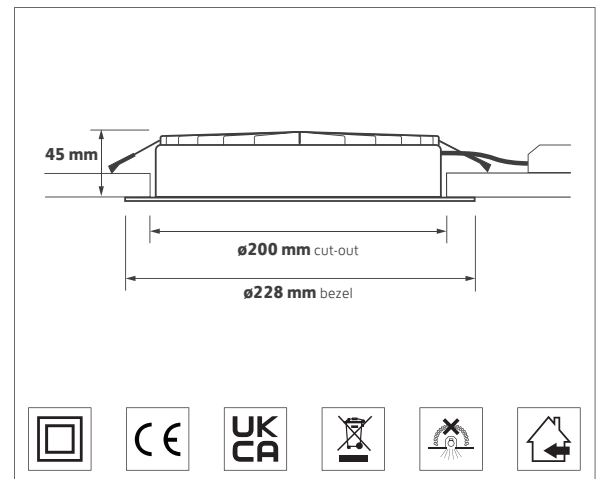

DIMENSIONS

ORDERING INFORMATION

Luminaire output (lm)	Colour temp (switchable)	Luminaire power (tcW)	Light source efficacy (lm/W)	Luminaire efficacy (lm/tcW)	Model ref.
1625	830	13.5	172	120	
1625	840	13.0	172	125	39.001
1475	856	13.5	154	109	
2250	830	19.0	160	118	
2275	840	18.5	163	123	39.002
2025	856	19.5	144	107	
2625	830	23.0	152	114	
2700	840	22.0	157	123	39.003
2350	856	23.0	137	102	
3325	830	31.5	142	106	
3500	840	30.0	149	117	39.004
3025	856	31.5	130	96	

PV - PRODUCT VARIATIONS

PV - Contact Sales

Choice of connectors

RELATED PRODUCTS

See 36 Series

110 mm downlight

See 37 Series

190 mm downlight