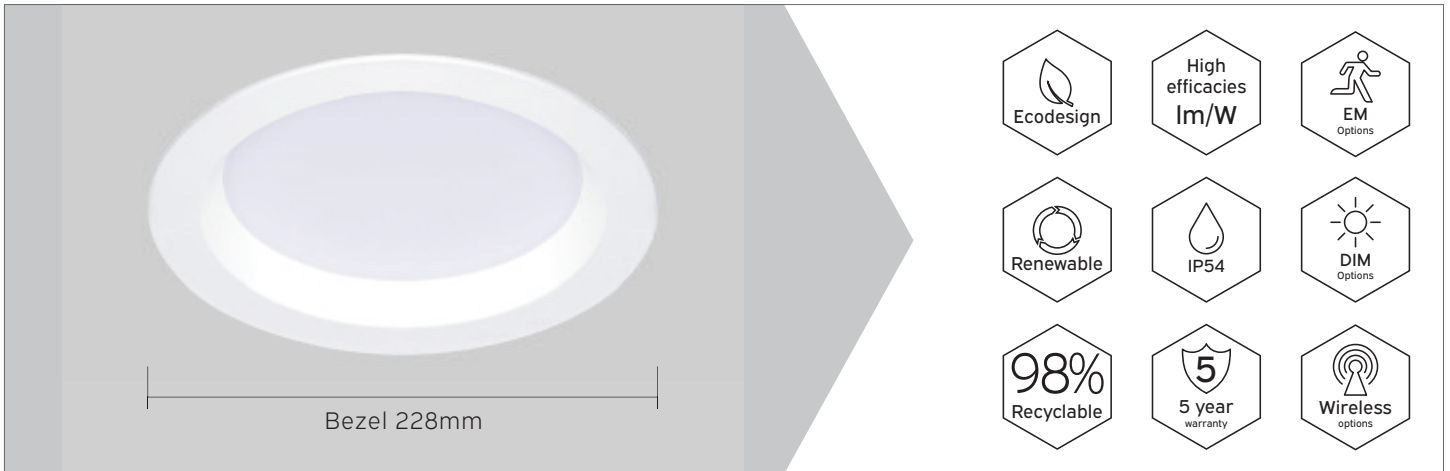

39 Series

Data Sheet

KEY FEATURES

- Professional IP54 commercial downlight
- Recessed opal PC diffuser
- SMD LED powered by Tridonic
- Bezel finished in RAL 9016 white
- Switchable 3 x CCT - 830 / 840 / 856
- Long life 50,000 h L70
- Emergency, DALI, dimming and wireless network control options
- 5 year warranty

DIMENSIONS

ORDERING INFORMATION

Luminaire output (lm)	Colour temp (switchable)	Luminaire power (tcW)	Light source efficacy (lm/W)	Luminaire efficacy (lm/tcW)	Model ref.
1625	830	13.5	172	120	
1625	840	13.0	172	125	39.001
1475	856	13.5	154	109	
2250	830	19.0	160	118	
2275	840	18.5	163	123	39.002
2025	856	19.5	144	107	
2625	830	23.0	152	114	
2700	840	22.0	157	123	39.003
2350	856	23.0	137	102	
3325	830	31.5	142	106	
3500	840	30.0	149	117	39.004
3025	856	31.5	130	96	