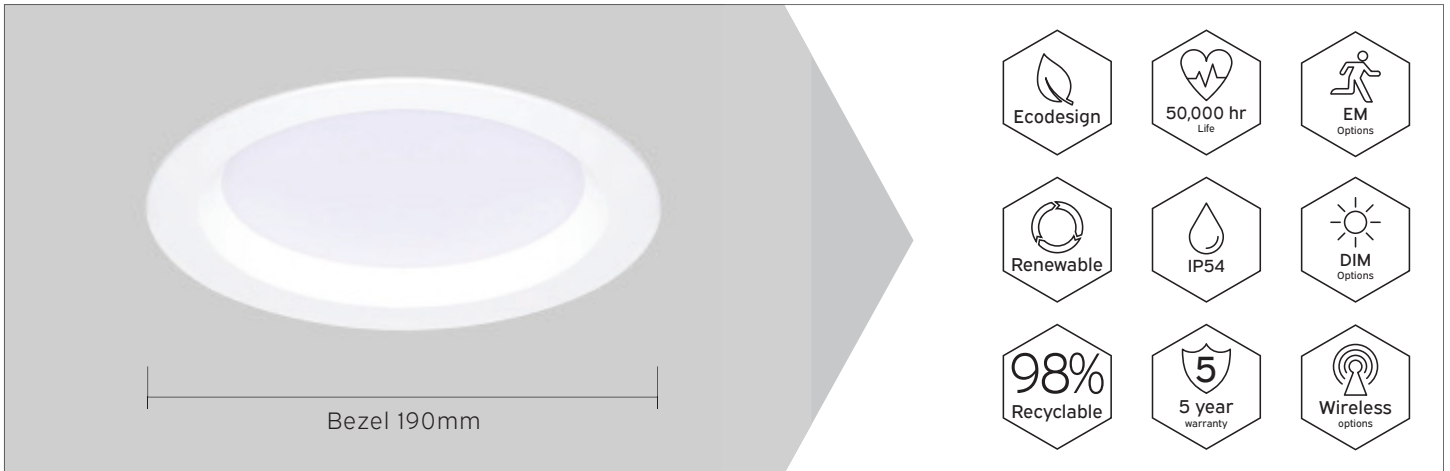

37 Series

Data Sheet

KEY FEATURES

- Professional IP54 commercial downlight
- Recessed opal PC diffuser
- SMD LED powered by Tridonic
- Bezel finished in RAL 9016 white
- Switchable 3 x CCT - 830 / 840 / 855
- Long life 50,000 h L70
- Emergency, DALI, dimming and wireless network control options
- 5 year warranty

DIMENSIONS

ORDERING INFORMATION

Luminaire output (lm)	Colour temp (switchable)	Luminaire power (tcW)	Light source efficacy (lm/W)	Luminaire efficacy (lm/tcW)	Model ref.
1125	830	11	146	102	
1200	840	11	155	108	37.001
1200	855	11	155	108	
2050	830	21	146	100	
2275	840	21	155	111	37.002
2200	855	21	155	107	