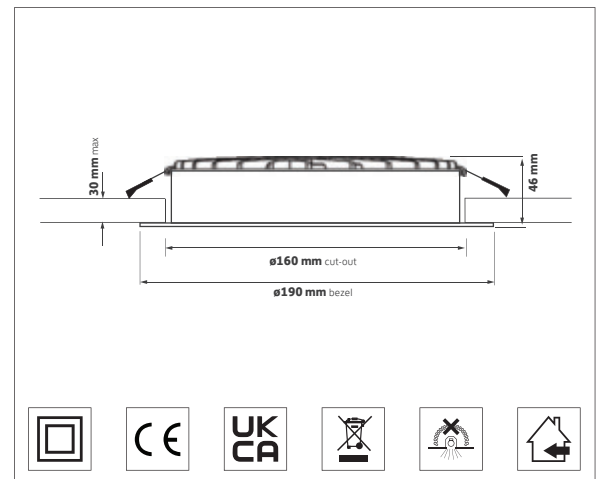

37 Series

Data Sheet

KEY FEATURES

- Professional IP54 commercial downlight
- Recessed opal PC diffuser
- SMD LED powered by Tridonic
- Bezel finished in RAL 9016 white
- Switchable 3 x CCT - 830 / 840 / 855
- Long life 50,000 h L70
- Emergency, DALI, dimming and wireless network control options
- 5 year warranty

DIMENSIONS

ORDERING INFORMATION

Luminaire output (lm)	Colour temp (switchable)	Luminaire power (tcW)	Light source efficacy (lm/W)	Luminaire efficacy (lm/tcW)	Model ref.
1125	830	11	146	102	
1200	840	11	155	108	37.001
1200	855	11	155	108	
2050	830	21	146	100	
2275	840	21	155	111	37.002
2200	855	21	155	107	

PV - PRODUCT VARIATIONS

PV - Contact Sales

Choice of connectors

RELATED PRODUCTS

See 36 Series

110 mm downlight

See 39 Series

228 mm downlight