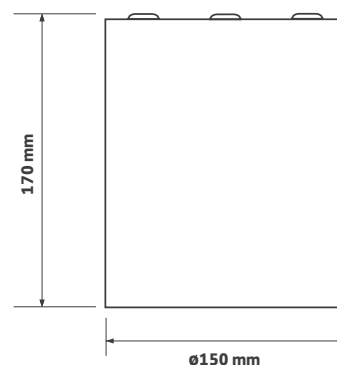

181 Series Datasheet

TRIDONIC
TECHNOLOGY
INSIDE

Black/Specular

Grey/Satin

ø150 mm

Key Features

- ▶ Professional LED 150mm surface can
- ▶ Multi-faceted 40° reflector as standard
- ▶ Finished in RAL9016 brilliant white
- ▶ Incorporates Tridonic LED and driver system
- ▶ 100,000 hour driver option
- ▶ UGR<19 and ECA compliant variants
- ▶ DALI, emergency and dimming options
- ▶ Suspension options
- ▶ 5 year warranty

Technical Drawing

Declaration of Conformity available

Ordering Information

Fixed current Tridonic driver using quality components for general applications

Luminaire Output (lm)	Power (tcW)	Colour	Model Ref.
1025	8	830	181.001
1050	8	840	181.002
1725	14	830	181.003
1775	14	840	181.004
2325	19	830	181.005
2400	19	840	181.006