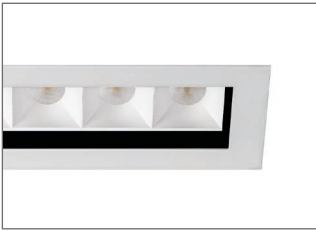

166 Series Options and Accessories

LUMENLOOP

Options

/WH
White baffle