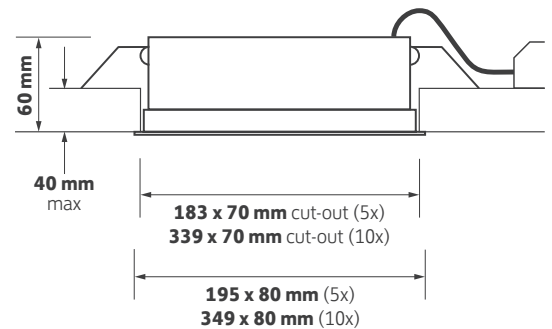

Technical Drawing