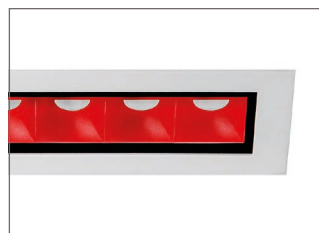

Product variations
Coloured baffles