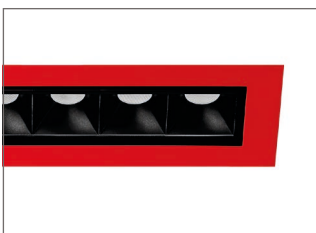

Product Variations (PV)

Product variations
Coloured bezel