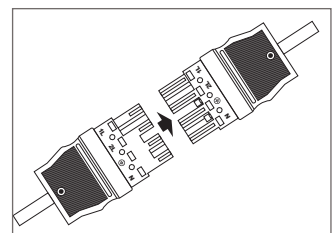

**/T+DALI**  
Digital addressable lighting interface

**/BTC**  
Casambi wireless network  
(inc dim)

**/EM**  
Emergency conversion

**/EMD**  
DALI Emergency conversion

**Fixed version**  
165 Series

## Product Variations (PV)

**Product variations**  
Coloured bezel

**Product variations**  
Coloured baffles

**Product variations**  
Lower Outputs

**Product variations**  
Plug and Sockets