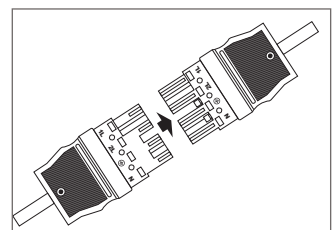

/SNB
10° narrow beam lens

/NB
15° narrow beam lens

/WB
50° wide beam lens

/T+DALI
Digital addressable lighting interface

/BTC
Casambi wireless network (inc dim)

/EM
Emergency conversion

/EMD
DALI Emergency conversion

/65
IP65 version (5x only)

Adjustable version
166 Series

Product Variations (PV)

Product variations
Coloured bezel

Product variations
Coloured baffles

Product variations
Lower Outputs

Product variations
Plug and Sockets