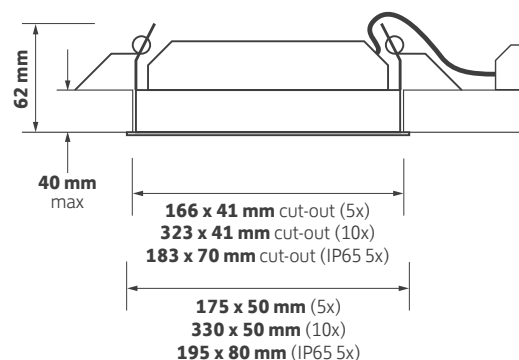

Key Features

- ▶ High end mini linear downlight
- ▶ IP44 luminaire with a wide variety of options
- ▶ Samsung high power, high efficiency LEDs
- ▶ Ra90 High colour rendering
- ▶ Available with over 100 llm/tcW
- ▶ Extruded aluminium super-fin heatsink
- ▶ Injection moulded low glare matt-black baffle
- ▶ High clarity 35° medium beam lens
- ▶ Ultra slim clean-line bezel
- ▶ Long life - >60,000 Hours L80/F50
- ▶ Short circuit, overload and temperature protection
- ▶ 500mm mains lead

Ordering Information

Lens	Luminaire Output (Llm)	Power (tcW)	Colour	Model Ref.
5x	525	7	930	165.001/LO
5x	525	7	940	165.002/LO
5x	1050	13	930	165.001
5x	1050	13	940	165.002
10x	1050	13	930	165.003/LO
10x	1050	13	940	165.004/LO
10x	2100	23	930	165.003
10x	2100	23	940	165.004

Technical Drawing

Options

Please select from the options below.

White baffle	/WH
Gold baffle	/GD
Black bezel RAL9005	/BK
Grey bezel RAL9006	/GY
10° super narrow beam lens	/SNB
15° narrow beam lens	/NB
50° wide beam lens	/WB
Plaster-in, trim-less bezel	/PI
Digital addressable lighting interface	/T+DALI
Casambi wireless network (inc dim)	/BTC
Emergency conversion	/EM
DALI Emergency conversion	/EMD
IP65 (5x only)	/65

/65
IP65 version (5x only)

Adjustable version
166 Series

Product Variations (PV)

Product variations
Coloured bezel

Product variations
Coloured baffles

Product variations
Lower Outputs

Product variations
Plug and Sockets