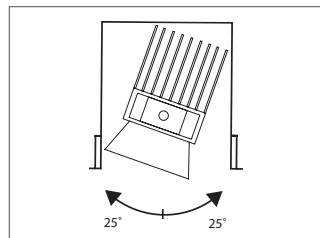

Adjustable version
166 Series