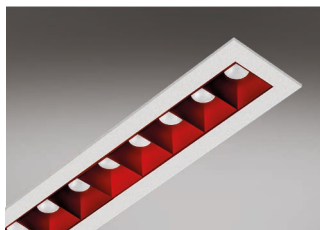

Product variations
Coloured baffles