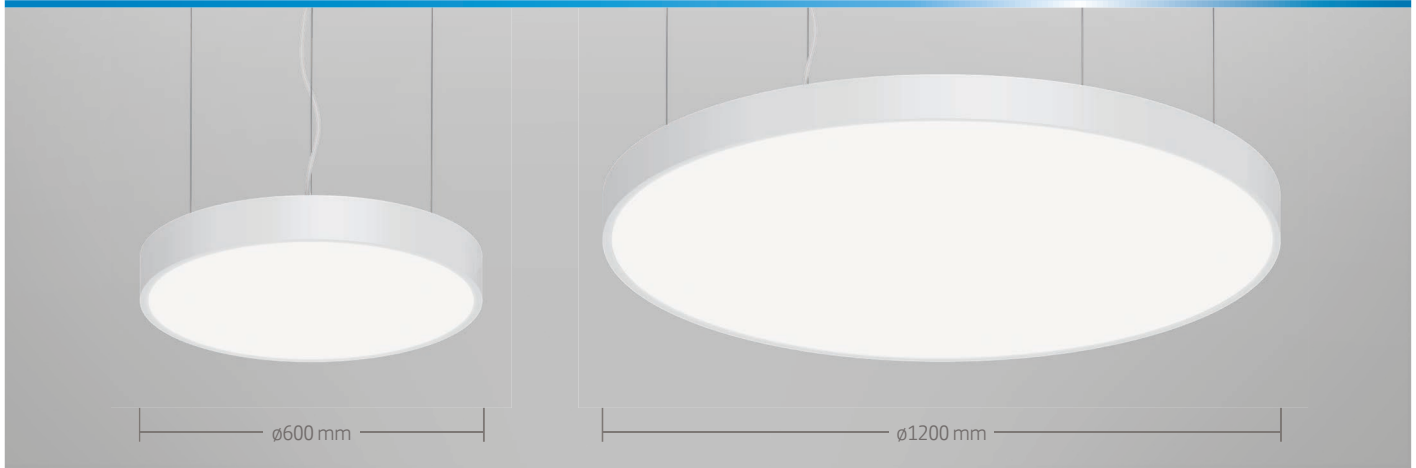

158 Series Datasheet

Key Features

- ▶ Contemporary LED circular pendant
- ▶ High quality extruded aluminium body finished in white RAL9016
- ▶ Available in $\phi 600$ mm and $\phi 1200$ mm
- ▶ Opal diffuser for consistent illumination
- ▶ Complete with 1.4 m suspension wires
- ▶ Dimming options
- ▶ Complements the 156 Series - contemporary LED ring pendants

Technical Drawing

Ordering Information

Output (Lm)	Power (tcW)	Colour	Size (mm)	Model Ref.
4775	52	840	$\phi 600$	158.001
15700	158	840	$\phi 1200$	158.002

Options

Please select from the options below.

SwitchDIM, DALI or DSI	/ECO
Black (RAL9005)	/BK
Grey (RAL9006)	/GY