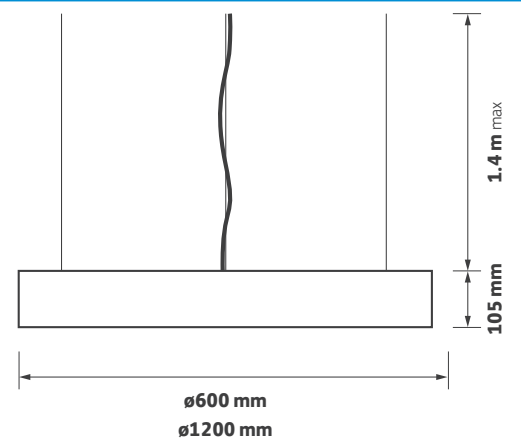

158 Series Datasheet

Key Features

- ▶ Contemporary LED circular pendant
- ▶ High quality extruded aluminium body finished in white RAL9016
- ▶ Available in $\phi 600$ mm and $\phi 1200$ mm
- ▶ Opal diffuser for consistent illumination
- ▶ Complete with 1.4 m suspension wires
- ▶ Dimming options
- ▶ Complements the 156 Series - contemporary LED ring pendants

Technical Drawing

Ordering Information

Output (Lm)	Power (tcW)	Colour	Size (mm)	Model Ref.
4775	52	840	$\phi 600$	158.001
15700	158	840	$\phi 1200$	158.002

Options

Please select from the options below.

SwitchDIM, DALI or DSI	/ECO
Black (RAL9005)	/BK
Grey (RAL9006)	/GY