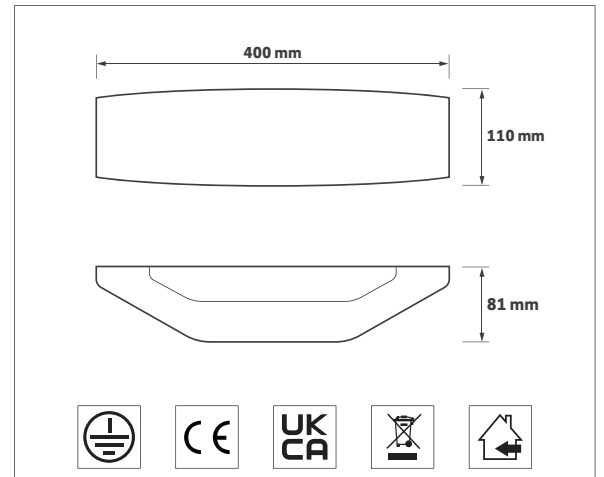

### KEY FEATURES

- Decorative LED wall light
- Bi-directional light output
- Opal acrylic diffusers for homogenous illumination
- Mount vertically or horizontally
- Integral LED driver
- Life >72,000 hours L80/B10
- DALI, wireless control and emergency options
- White RAL 9016 as standard.
- Black RAL 9005 and grey RAL 9006 options
- Short circuit, overload and temperature protection
- 5 year warranty

### DIMENSIONS

### ORDERING INFORMATION

Luminaire output (lm)	Colour temp	Luminaire power (tcW)	Luminaire efficacy (lm/tcW)	Model ref.
825	830	9	92	<b>153.001</b>
875	840	9	97	<b>153.002</b>
1550	830	16	97	<b>153.003</b>
1625	840	16	102	<b>153.004</b>
2200	830	24	92	<b>153.005</b>
2325	840	24	97	<b>153.006</b>