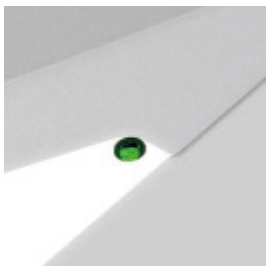

/EMI
Emergency
Integral indicator