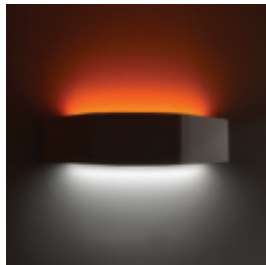

PV - Contact Sales
Coloured diffusers