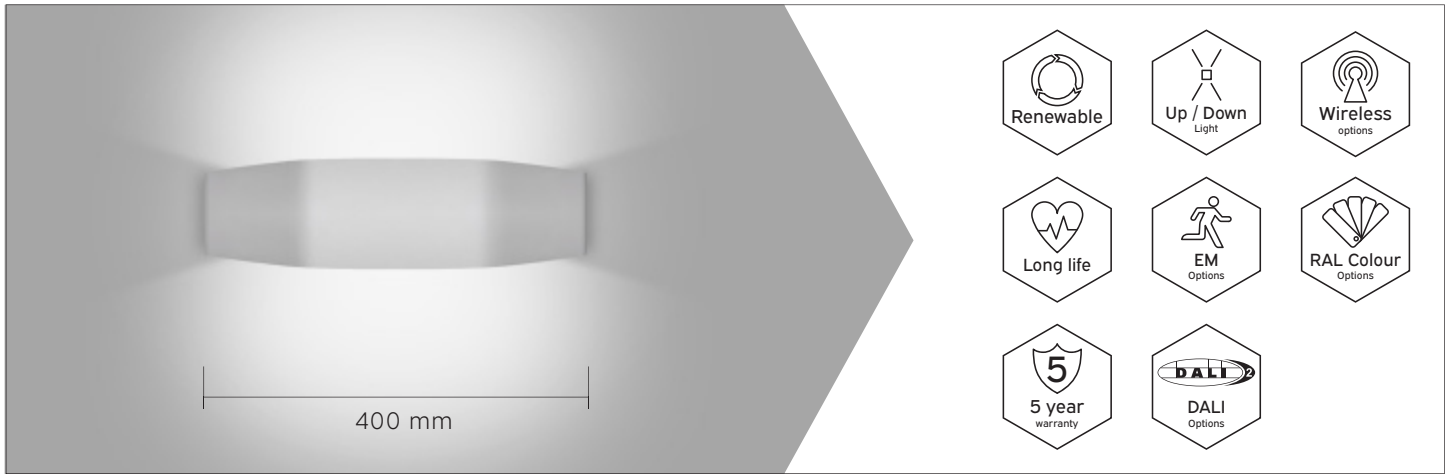

### KEY FEATURES

- Decorative LED wall light
- Bi-directional light output
- Opal acrylic diffusers for homogenous illumination
- Mount vertically or horizontally
- Integral LED driver
- Life >72,000 hours L80/B10
- DALI, wireless control and emergency options
- White RAL 9016 as standard.
- Black RAL 9005 and grey RAL 9006 options
- Short circuit, overload and temperature protection
- 5 year warranty