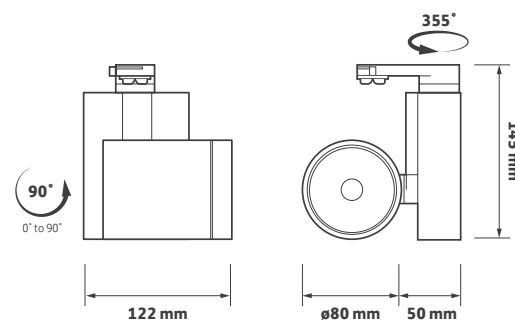

150 Series Datasheet

TRIDONIC
TECHNOLOGY
INSIDE

LUMEN LOOP

Key Features

- ▶ A contemporary track spotlight with vertical gear housing
- ▶ Swivel and tilt adjustment for added flexibility
- ▶ High colour rendering option
- ▶ Medium beam reflector (25.6°) as standard, other beam options available
- ▶ Compatible with Global Trac, Stucchi and Eutrac systems
- ▶ Short circuit, overload and temperature protection
- ▶ Life >55,000 hours L70 / F10
- ▶ White as standard, black is also available
- ▶ Dimming option

Technical Drawing

Declaration of Conformity available

Ordering Information

Luminaire Output lm	Power tcW	Colour	Model Ref.
1100	10	830	150.001
925	10	930	150.001/9
1175	10	840	150.003
975	10	940	150.003/9
1975	20.5	830	150.005
1625	20.5	930	150.005/9
2075	20.5	840	150.007
1750	20.5	940	150.007/9