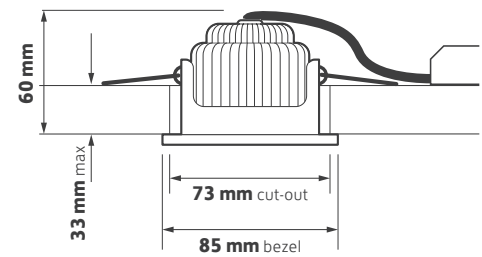

149 Series Datasheet

LUMENLOOP

85 mm

Key Features

- ▶ Compact fire rated IP65 LED downlight
- ▶ Complete with white bezel
- ▶ Multi-faceted reflector
- ▶ Choice of colour temperatures
- ▶ Brushed and black bezel options
- ▶ Supplied with IP ceiling gasket
- ▶ Accredited fire rating: FR30, FR60 and FR90*

* Fire Rating in accordance with BS 476:Part 21: 1987, load bearing timber floor with softwood timber joists.

Technical Drawing

Declaration of Conformity available

Ordering Information

Luminaire Output	Power	Colour	Model Ref.
Llm	tcW		
750	8	830	149.001
775	8	840	149.002