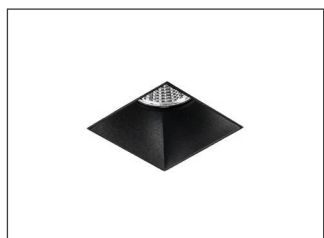

/PI
Plaster-in bezel version (cut-out 81 x 81 mm)