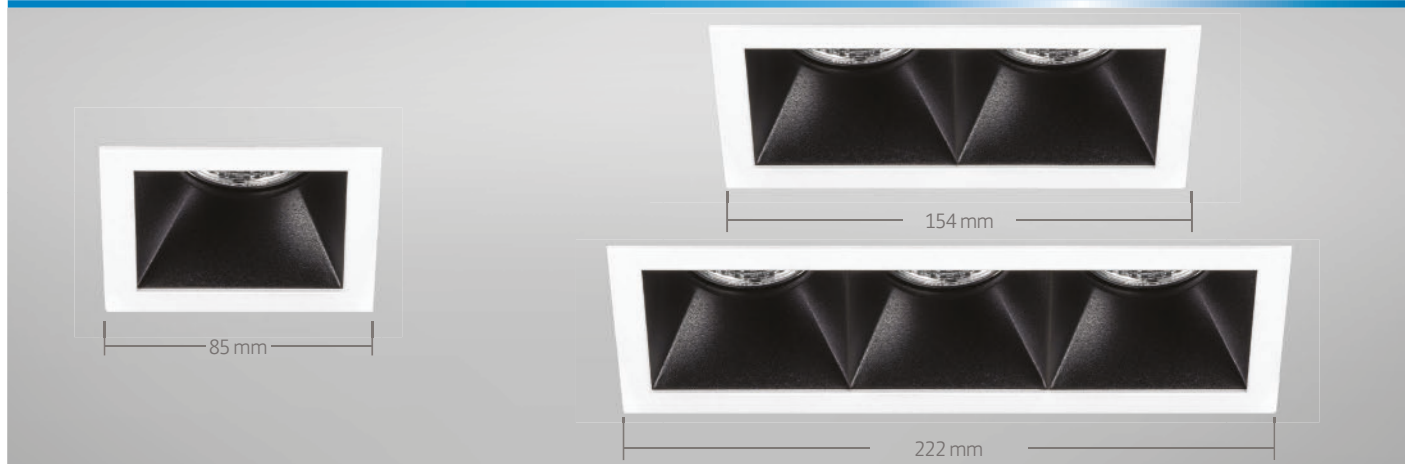

132 Series Datasheet

TRIDONIC
TECHNOLOGY
INSIDE

LUMEN LOOP

Key Features

- ▶ Low glare architectural downlight
- ▶ Discreet minimal bezel, die-cast from pure aluminium
- ▶ White bezel - RAL 9003
- ▶ Matt black darklight baffle - RAL 9005 - developed to minimise glare
- ▶ Fitted with an integral IP44 protective lens as standard
- ▶ Precision moulded 40° reflector
- ▶ Tridonic LED engine and driver system
- ▶ Excellent thermally optimised 24 super-fin die-cast heatsink
- ▶ Short circuit, overload and temperature protection
- ▶ Life >55,000h L90/F10