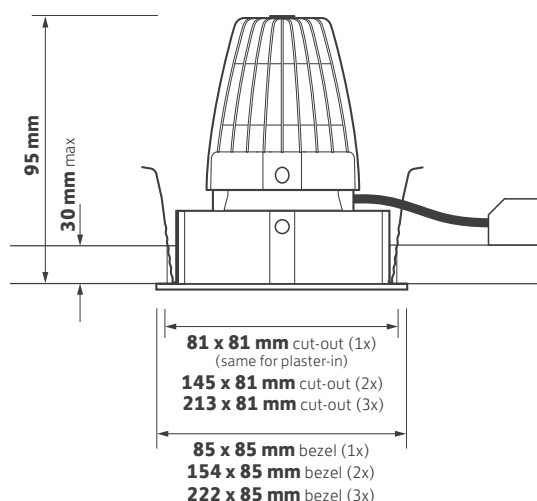

Options

Please select from the options below.

SwitchDIM, DALI or DSI	/ECO
Mains dimming	/MDIM
Narrow beam reflector 20°	/NB
EM conversion	/EM
DALI and self test EM conversion	/EMD
EM conversion with integral indicator	/EMI
DALI/self test EM conversion with integral indicator	/EMDI
Plaster-in bezel version	/PI
Black bezel	/BK
White softlight baffle	/WSB
Ra90 High colour rendering	/9
Casambi wireless network (inc dim)	/BTC