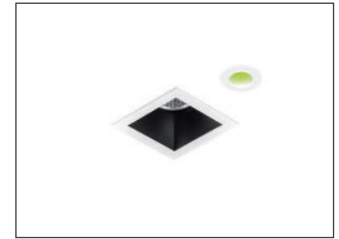

/EM
EM conversion