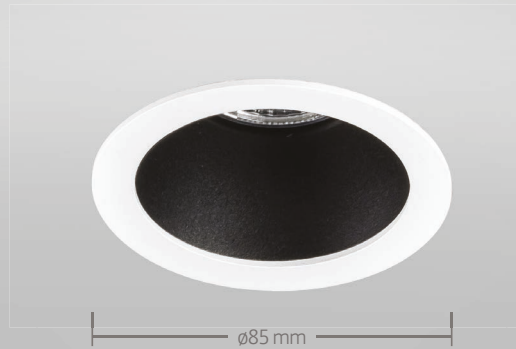

130 Series Datasheet

TRIDONIC
TECHNOLOGY
INSIDE

LUMEN LOOP

Key Features

- ▶ Low glare architectural downlight
- ▶ Discreet minimal bezel, die-cast from pure aluminium
- ▶ White bezel - RAL 9003
- ▶ Matt black darklight baffle - RAL 9005 - developed to minimise glare
- ▶ Fitted with an integral IP44 protective lens as standard
- ▶ Precision moulded 40° reflector
- ▶ Tridonic LED engine and driver system
- ▶ Excellent thermally optimised 24 super-fin die-cast heatsink
- ▶ Short circuit, overload and temperature protection
- ▶ Complements 131, 132 and 133 Series

Technical Drawing

Ordering Information

Engine Output lm	Power W	Colour	Model Ref.
600	8.0	927	130.001
675	6.5	830	130.002
700	6.5	840	130.003
850	10.0	927	130.004
850	8.0	830	130.005
900	8.0	840	130.006

/BK
Black bezel - RAL 9005

/WSB
White softlight baffle - RAL 9003

Product variations
Other colours and specifications available on request

Wall wash available
Please see 131 Series datasheet

Square available
Please see 132 Series and 133 Series datasheets