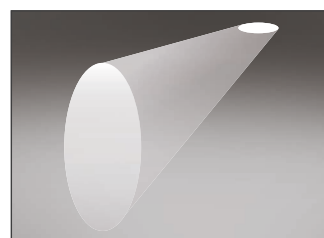

/BK
Black bezel - RAL 9005

/WSB
White softlight baffle - RAL 9003

Product variations
Other colours and specifications available on request

Wall wash available
Please see 131 Series datasheet

Square available
Please see 132 Series and 133 Series datasheets