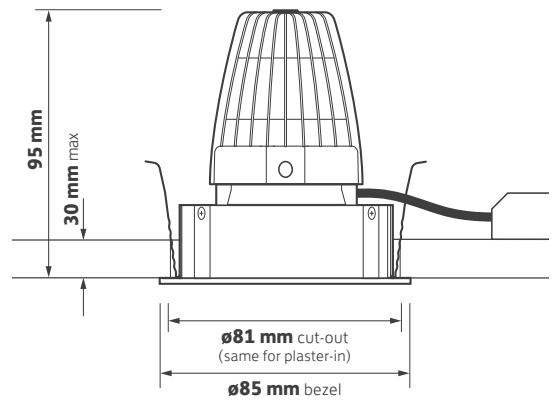

130 Series Datasheet

TRIDONIC
TECHNOLOGY
INSIDE

LUMEN LOOP

Key Features

- ▶ Low glare architectural downlight
- ▶ Discreet minimal bezel, die-cast from pure aluminium
- ▶ White bezel - RAL 9003
- ▶ Matt black darklight baffle - RAL 9005 - developed to minimise glare
- ▶ Fitted with an integral IP44 protective lens as standard
- ▶ Precision moulded 40° reflector
- ▶ Tridonic LED engine and driver system
- ▶ Excellent thermally optimised 24 super-fin die-cast heatsink
- ▶ Short circuit, overload and temperature protection
- ▶ Complements 131, 132 and 133 Series

Technical Drawing

Ordering Information

Engine Output lm	Power W	Colour	Model Ref.
600	8.0	927	130.001
675	6.5	830	130.002
700	6.5	840	130.003
850	10.0	927	130.004
850	8.0	830	130.005
900	8.0	840	130.006