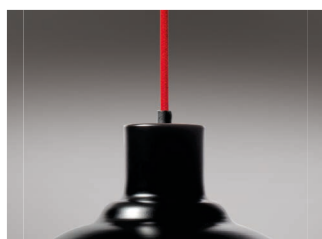

Key Features

- ▶ Decorative aluminium hand spun LED Pendant
- ▶ Supplied with replaceable E27 Philips Deco LED lamp (Dimming or Warm Dim)
- ▶ Available in three desirable colourways as standard
- ▶ Supplied with colour coordinated ceiling cup
- ▶ Bespoke paint finishes available
- ▶ Red braided cable option
- ▶ Adjustable 2 m suspension cable
- ▶ Interior finish in white satin
- ▶ Complements 127 Series

Options

Please select from the options below.

Black satin outer, white satin inner	/B
Grey satin outer, white satin inner	/G
Red gloss outer, white satin inner	/R
Red braided cable	/RC
Contact sales for product variations	

126 Series Options and Accessories

LUMENLOOP

Options

126.002
Warm dim (E27)

126.003
Dimmable (E27)

/B
Black satin outer, white satin inner

/G
Grey satin outer, white satin inner

/R
Red gloss outer, white satin inner

/RC
Red braided cable

Product variations
Other colours and specifications
available on request

Linear pendants available
Please see 127 Series datasheet