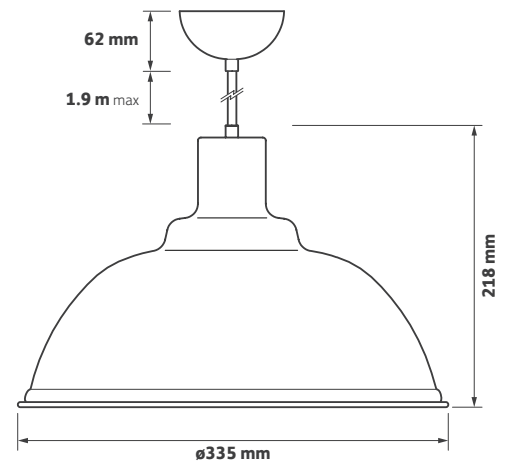

Key Features

- ▶ Decorative aluminium hand spun LED Pendant
- ▶ Supplied with replaceable E27 Philips Deco LED lamp (Dimming or Warm Dim)
- ▶ Available in three desirable colourways as standard
- ▶ Supplied with colour coordinated ceiling cup
- ▶ Bespoke paint finishes available
- ▶ Red braided cable option
- ▶ Adjustable 2 m suspension cable
- ▶ Interior finish in white satin
- ▶ Complements 127 Series

Technical Drawing

DC Declaration of Conformity available

Ordering Information

Output	Power	Colour	LED Lamp Type	Model Ref.
370 lm	6 W	2200 - 2700	E27 Warm dim	126.002
620 lm	8 W	2700	E27 Dimmable	126.003