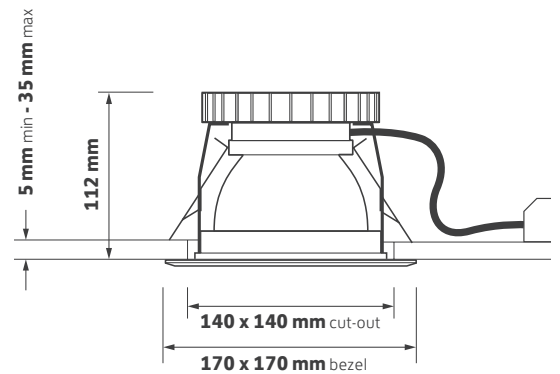

113 Series Datasheet

TRIDONIC
TECHNOLOGY
INSIDE

LUMENLOOP

170 mm

Key Features

- ▶ Highly specular reflector with an outstanding efficiency of 96%
- ▶ Die-cast bezel with UB option for a range of accessories
- ▶ Various dimming options
- ▶ Tunable white version
- ▶ Emergency conversion options
- ▶ Life >50,000 hours (L80 / F10)
- ▶ 5 year warranty
- ▶ Short circuit, overload and temperature protection
- ▶ Comes with 500 mm supply lead

Technical Drawing

DC

Declaration of Conformity available

Ordering Information

Luminaire Output lm	Power tcW	Colour	Model Ref.
1200	11	830	113.2001
1200	10	840	113.2003
2075	19	830	113.2002
2075	18	840	113.2004
3025	26	830	113.3002
3025	26	840	113.3004
1725	18	927 - 965	113.2000/TUNE