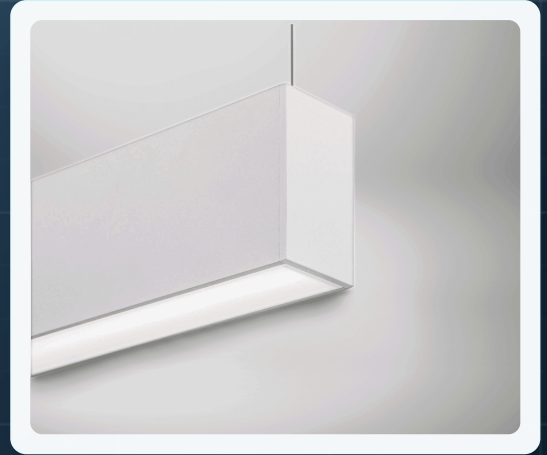

COMMERCIAL LIGHTING / UK MADE

Stream

Direct/indirect linear LED luminaire for solo runs, patterns and continuous lines of light.

Stream is an extruded direct/indirect profile luminaire with a typical 75:25 output ratio, Tridonic LED and driver system, and three standard lengths.

The product data lists finish, output, low-glare lens, dimming, emergency, butt-joint and product variation options, all mapped from the rendered source page.

Controlled optic Optical options available.	2300 - 4650 llm output range.	Control ready Dimming or DALI options listed.	Direct / indirect 75:25 Lifetime data available.	UK made Manufactured in the UK.	Options mapped All visible source tiles included.

Key Features

- + Extruded direct/indirect linear profile luminaire.
- + Finished in RAL 9006 grey as standard.
- + TPa opal lens for feature, general and visual areas.
- + Tridonic low energy LED and driver system.
- + Typical percentage output ratio 75:25.
- + Available in 3 standard lengths.
- + Low glare prismatic lens available for office and LG7 compliance.
- + Manufactured in the UK.

Dimensions

PRODUCT DRAWING

852 / 1271 / 1550 MM LENGTHS / 109 MM HEIGHT / 62 MM WIDTH

Lengths: **852 / 1271 / 1550 mm**

Height: **109 mm**

Width: **62 mm**

Ordering Information

LENGTH	COLOUR	LUMINAIRE OUTPUT (LLM) STD	MODEL REF.	OUTPUT (LLM) /LO	OUTPUT (LLM) /HO
850 mm	3000K	2300	STREAM.001	1550	3650
850 mm	4000K	2400	STREAM.002	1625	3825
1.2 m	3000K	3450	STREAM.003	2325	5475
1.2 m	4000K	3600	STREAM.004	2450	5725
1.5 m	3000K	4450	STREAM.005	3000	7050
1.5 m	4000K	4650	STREAM.006	3150	7375

Options

FINISHES	OUTPUT	ACCESSORIES
/WH, /BK	/LO, /HO	/LG, /ECO, /EMI, /BU