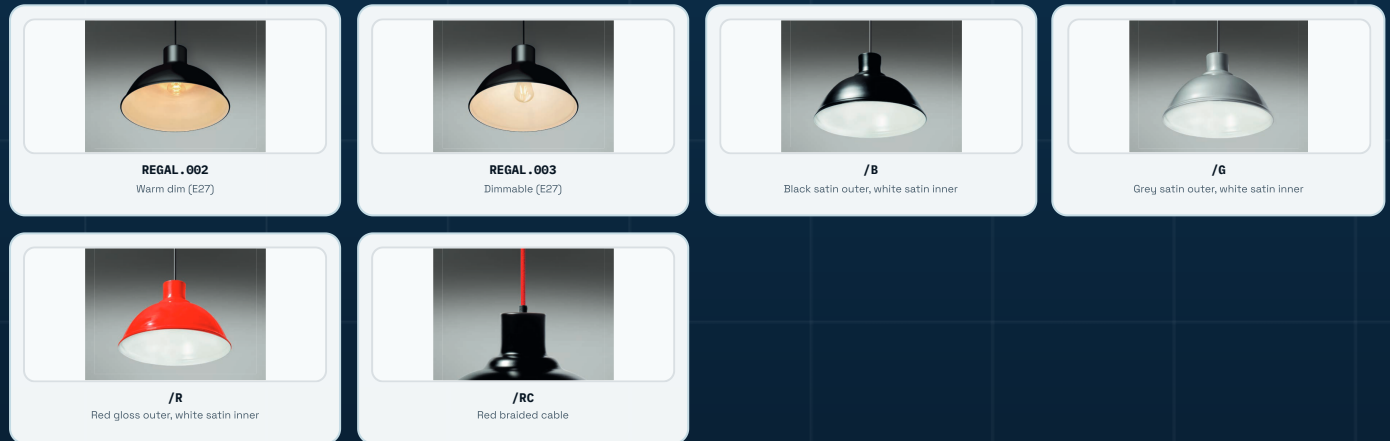

Specification Options

Lamp packages, standard finishes, red braided cable and project variation choices for Regal schedules.

Finish and cable suffixes

/B
Black satin outer, white satin inner

/G
Grey satin outer, white satin inner

/R
Red gloss outer, white satin inner

/RC
Red braided cable

Lamp package

REGAL.002
Warm dim E27

REGAL.003
Dimmable E27

Control and Accessory Images

PROJECT CHOICES

Line Drawing TECHNICAL DIMENSIONS

335 MM DIAMETER, 218 MM BODY HEIGHT, 1.9 M MAX SUSPENSION

Diameter 335 mm	Body height 218 mm
Ceiling cup height 62 mm	Suspension 1.9 m max

Product Variations PV OPTIONS

Declaration of Conformity available

Please note: Specification values may change due to rapid development of lighting technology. All performance data is taken at an ambient temperature of +25 deg C. Data may be rounded up/down for illustrative purposes. Tolerance range of optical and electrical data is +/-10%. We reserve the right to amend or change details without prior notification. E5DE.