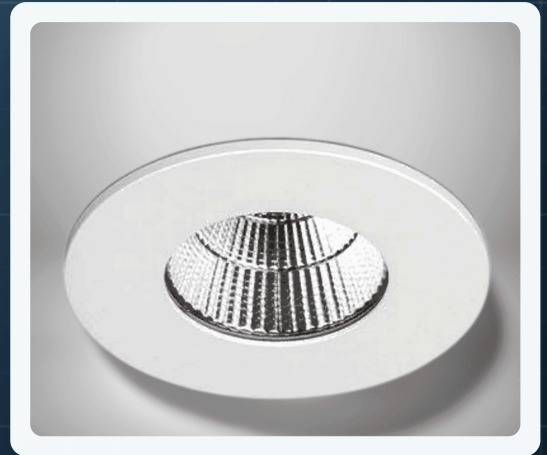

ARCHITECTURAL DOWNLIGHT / LOW GLARE / UK MADE

Optix

Compact IP54 recessed LED downlight for glare-conscious commercial, hospitality and retail spaces.

Optix pairs a discreet low-profile bezel with an injection-moulded faceted reflector for controlled downlight performance in compact ceiling details.

The specification includes white RAL9003 as standard, low power 8 tcW operation, no visible flicker, dimming and emergency options, plus black body and connector variation choices.

 <p>Low glare optic Faceted reflector for controlled output.</p>	 <p>775 lm option Listed maximum output.</p>	 <p>Control ready Dimming, DALI and wireless options.</p>	 <p>50,000h life L70/F50 lifetime.</p>	 <p>Emergency options Emergency conversions are listed.</p>	 <p>5 year warranty Warranty stated in the datasheet.</p>
--	--	---	--	---	---

Key Features

<ul style="list-style-type: none"> + Professional, minimal IP54 LED downlight. + Life greater than 50,000 hours L70/F50. + High efficacy, low glare. + Dimming, DALI and emergency options. 	<ul style="list-style-type: none"> + Die-cast low profile bezel, white RAL9003. + Injection moulded 36 degree faceted reflector. + No visible flicker to IEEE PAR1789 2015. + 5 year warranty.
---	--

Dimensions

PRODUCT DRAWING

DRAWING WITH THE LISTED DIMENSIONS.

Height 74 mm	Cut-out 60 mm
Bezel 70 mm	

Ordering Information

LUMINAIRE OUTPUT (LM)	POWER (TCW)	COLOUR TEMP	MODEL REF.
750	8	3000K	OPTIX.001
775	8	4000K	OPTIX.002