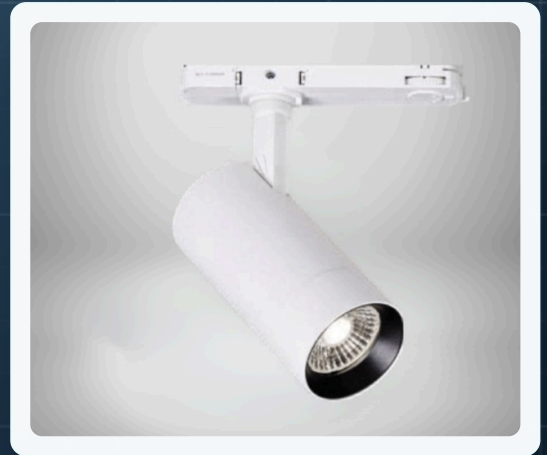

TRACK SPOTLIGHTS / VOSSLOH / DALI / WIRELESS

Focal Track

Professional minimalist LED track mounted spotlight with interchangeable accessories.

Focal Track is designed for accent, retail and display applications where a compact track-mounted spotlight needs flexible optical control.

The source sheet lists white as standard with a black body option, beam lenses, Ra90, DALI, mains dimming, wireless control, snoots, honeycomb louvre, barn doors and project variation support.

Key Features

- + Professional minimalist LED track mounted spotlight.
- + Vossloh LED and in-track driver system.
- + 18 deg, 24 deg and 50 deg lens options.
- + MacAdam colour tolerance 3 SDCM.
- + Range of interchangeable accessories available.
- + Finished in white as standard with black option.
- + 40 deg medium beam lens as standard.
- + Ra80 with Ra90 option.
- + DALI and wireless control options.
- + 5 year warranty.