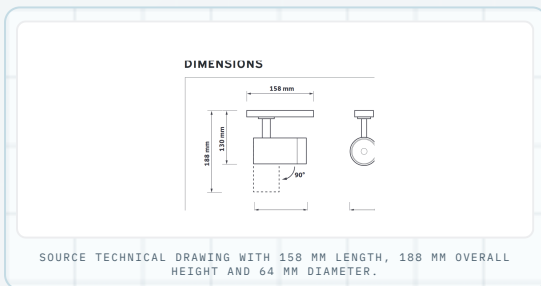

Dimensions

Body length
158 mm

Overall height
188 mm

Vertical body
130 mm

Diameter
64 mm

Rotation
90 deg

Ordering Information

LUMINAIRE OUTPUT (LLM)	COLOUR	LUMINAIRE POWER (TCW)	LUMINAIRE EFFICACY (LLM/TCW)	MODEL REF.
1500	3000K	11.0	136	FOCALTRACK.001/L0
1550	4000K	11.0	141	FOCALTRACK.002/L0
1825	3000K	14.0	130	FOCALTRACK.001
1875	4000K	14.0	133	FOCALTRACK.002
2350	3000K	20.5	115	FOCALTRACK.003
2425	4000K	20.5	118	FOCALTRACK.004
2725	3000K	26.5	102	FOCALTRACK.005
2800	4000K	26.5	105	FOCALTRACK.006