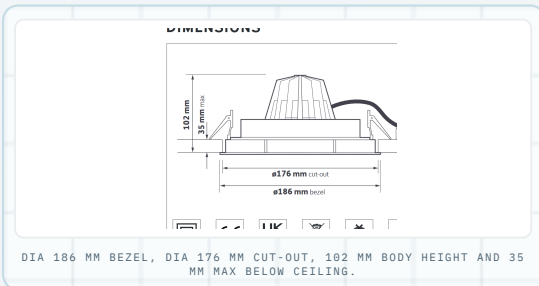

Dimensions

PRODUCT DRAWING

Bezel diameter
Dia 186 mm

Cut-out
Dia 176 mm

Body height
102 mm

Below ceiling
35 mm max

Ordering Information

LUMINAIRE OUTPUT (LM)	COLOUR TEMP	LUMINAIRE POWER (TCW)	LIGHT SOURCE EFFICACY (LM/W)	LUMINAIRE EFFICACY (LLM/TCW)	MODEL REF.
1000	3000K	8.0	185	125	FLEXI.001
1050	4000K	8.0	192	131	FLEXI.002
1750	3000K	13.5	183	130	FLEXI.003
1825	4000K	13.5	189	135	FLEXI.004
2425	3000K	19.0	176	128	FLEXI.005
2525	4000K	19.0	182	133	FLEXI.006
3250	3000K	27.0	161	120	FLEXI.007
3375	4000K	27.0	168	125	FLEXI.008
4375	3000K	40.0	149	109	FLEXI.009
4550	4000K	40.0	154	114	FLEXI.010

Options

REFLECTOR

/MF25, /MF60, /SP40, /SA50

HIGH COLOUR RENDERING

/R9

CONTROL GEAR

/T+DALI, /BTC

EMERGENCY - REMOTE INDICATOR

/EM, /EMD, /EMM

EMERGENCY - INTEGRAL INDICATOR

/EMI, /EMDI, /EMMI

PRODUCT VARIATIONS AVAILABLE

PV.